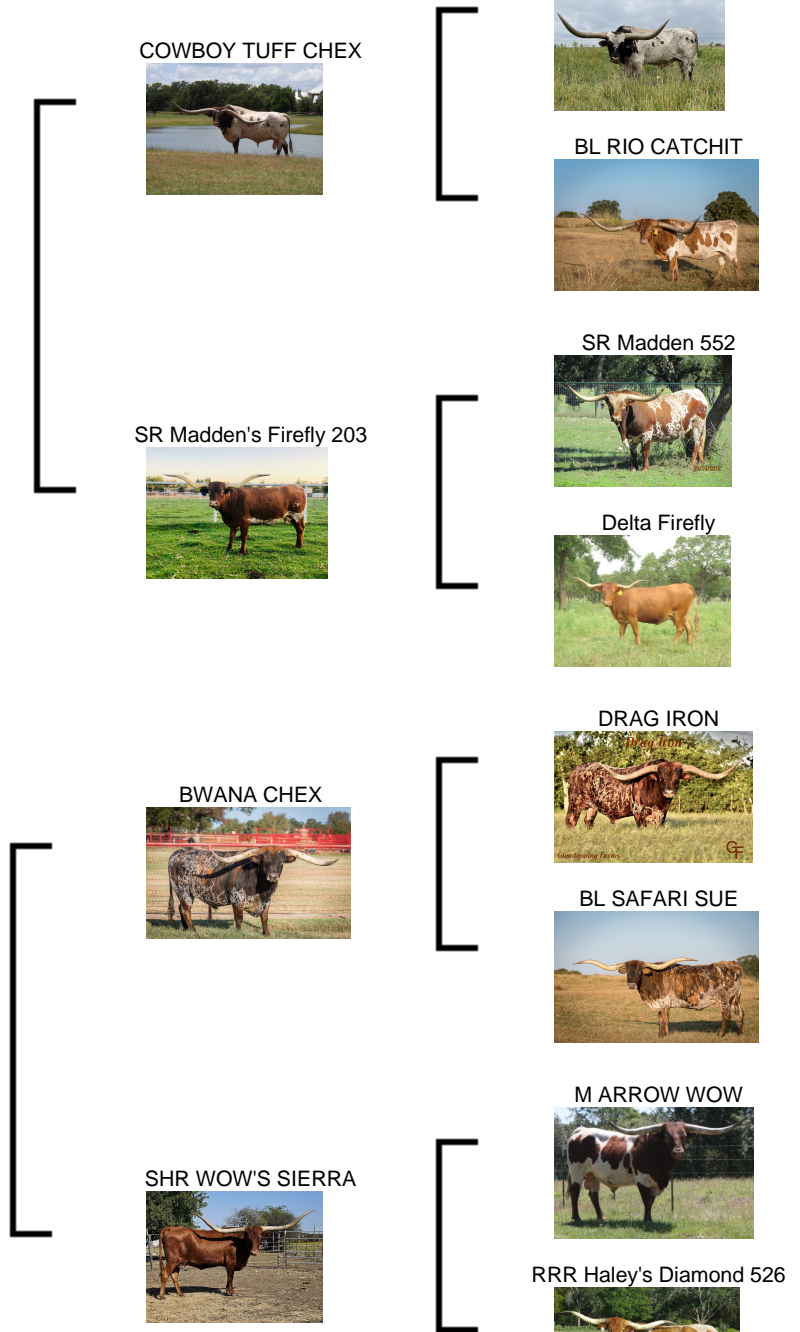

WL CHARRO'S AURORA

Date of Birth: 01/05/2022
Registration 1: CI334115
Breeder: WHITLOCK LONGHORNS
Owner: D~R Henry Ranch

Courtesy of D-R Henry Ranch

TTT: 62.5000 on 02/28/2025
Composite: 34.5000 on 03/23/2023

WL CHARRO'S AURORA

DEL CHARRO

TLS SPECKLED DIAMOND

COWBOY TUFF CHEX

COWBOY CHEX

BL RIO CATCHIT

SR Madden's Firefly 203

SR Madden 552

Delta Firefly

BWANA CHEX

DRAG IRON

BL SAFARI SUE

SHR WOW'S SIERRA

M ARROW WOW

RRR Haley's Diamond 526