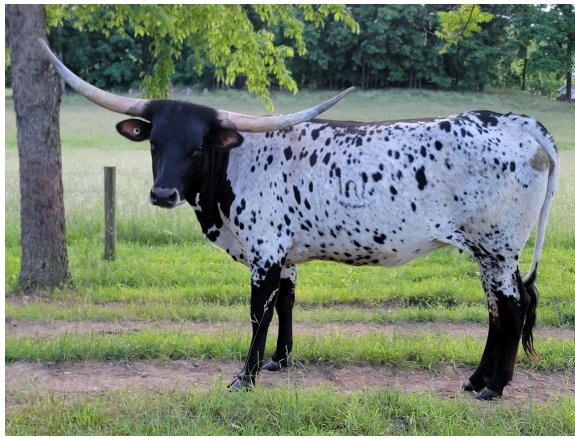

WL CHARRO'S AURORA

Date of Birth: 01/05/2022
Registration 1: CI334115
Breeder: WHITLOCK LONGHORNS
Owner: D~R Henry Ranch

Courtesy of D-R Henry Ranch

TTT: 51.2500 on 12/22/2023
Composite: 34.5000 on 03/23/2023

WL CHARRO'S AURORA

DEL CHARRO

COWBOY TUFF CHEX

COWBOY CHEX

BL RIO CATCHIT

SR MADDEN'S FIREFLY 203

SR MADDEN 552

DELTA FIREFLY