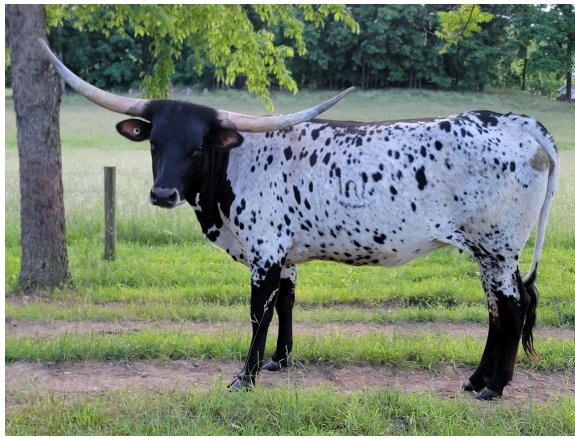

WL CHARRO'S AURORA

Date of Birth: 01/05/2022
Registration 1: CI334115
Breeder: WHITLOCK LONGHORNS
Owner: D~R Henry Ranch

Courtesy of D-R Henry Ranch

TTT: 62.5000 on 02/28/2025
Composite: 34.5000 on 03/23/2023

WL CHARRO'S AURORA

DEL CHARRO

TLS SPECKLED DIAMOND

COWBOY TUFF CHEX

COWBOY CHEX

BL RIO CATCHIT

SR Madden's Firefly 203

SR Madden 552